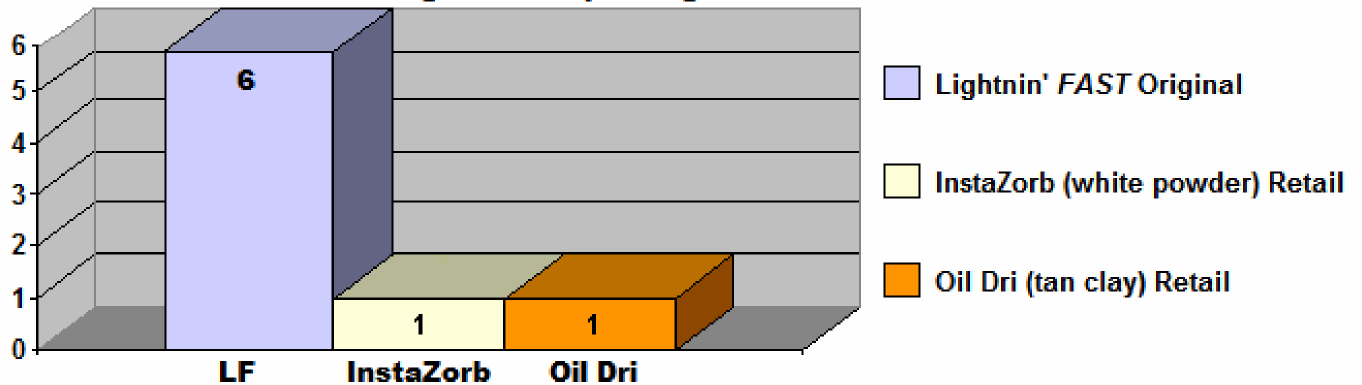

Comparison Information Charts

We are the ORIGINAL in GREEN and Enviro-Clean, Re-Usable Spill Control Technology Products. Our products have MORE CLEAN-UP POWER than up to 40lbs. of any competitor. Our EZ-to-Carry Bags are a WINNER too, with much better portability than the heavier sizes the competition offers! You SAVE TIME & MONEY with LF !

DOT and EMS Price of LF compared to retail price of others

Other products DO NOT have the flexibility in their size of packaging, which limits who can actually handle their product!

SAFE Number of Average re-uses per Bag of Product