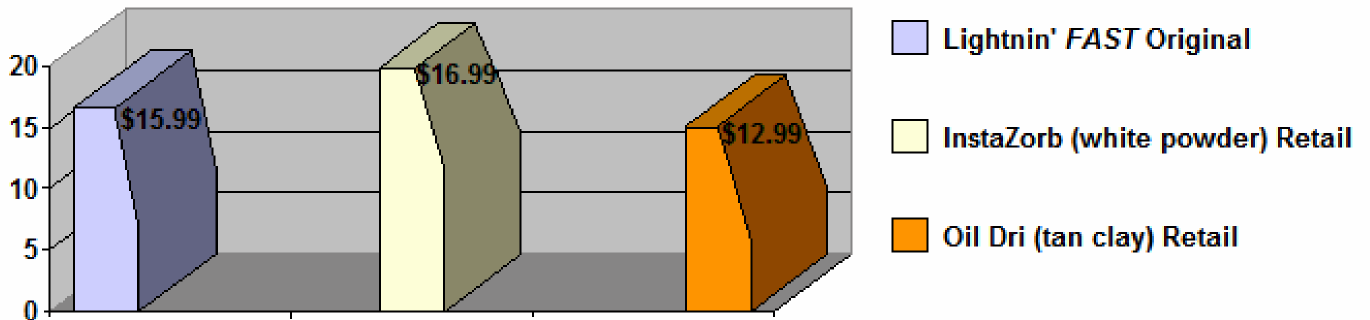

Comparison Information Charts

We are the ORIGINAL in GREEN and Enviro-Clean, Re-Usable Spill Control Technology Products. Our products have MORE CLEAN-UP POWER than up to 40lbs. of any competitor. Our EZ-to-Carry Bags are a WINNER too, with much better portability than the heavier sizes the competition offers! You SAVE TIME & MONEY with LF !

DOT and EMS Price of LF compared to retail price of others

Other products DO NOT have the flexibility in their size of packaging, which limits who can actually handle their product!

SAFE Number of Average re-uses per Bag of Product